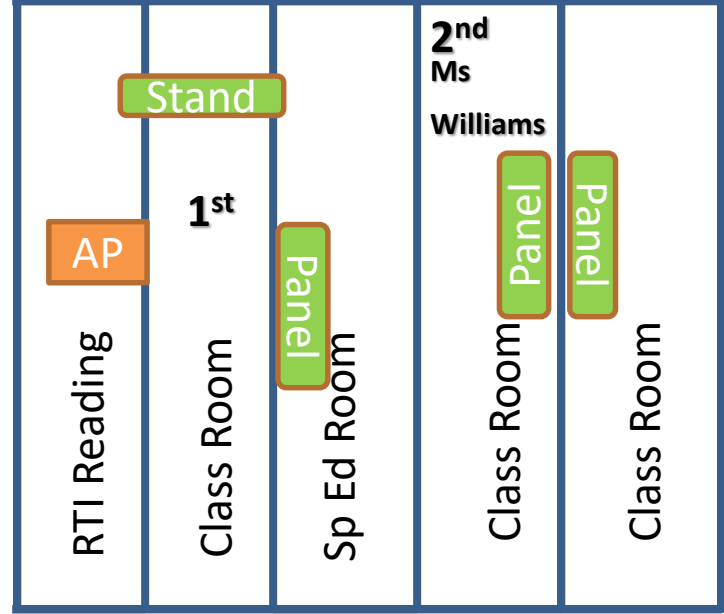

Panama Schools Technology

Panel Room Location

Lower Elementary

2nd

Upper Elementary

12

High School

Library

Music

P
a
n
e
l

Ag

P
a
n
e
l

Alt Ed

P
a
n
e
l

MS Classroom

P
a
n
e
l

Middle School

5

AP

Cafeteria

VOIP

Computer Lab

P
a
n
e
l

VOIP