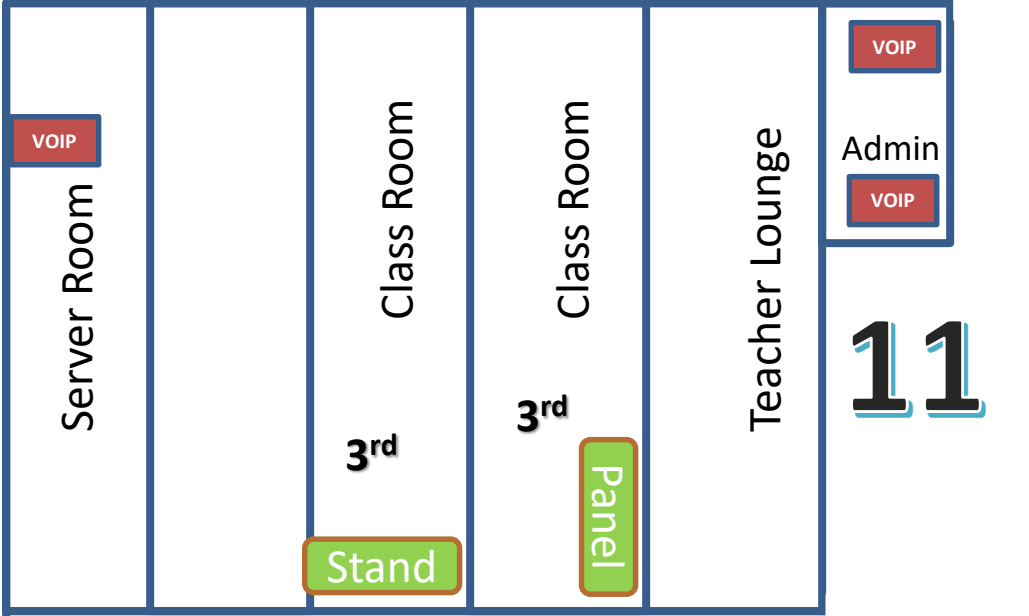

Panama Schools Technology

Panel Room Location

Lower Elementary

2nd

Upper Elementary

12

High School

Library

Middle School

5

AP

Cafeteria

VOIP

Computer Lab

P
a
n
e
l

VOIP