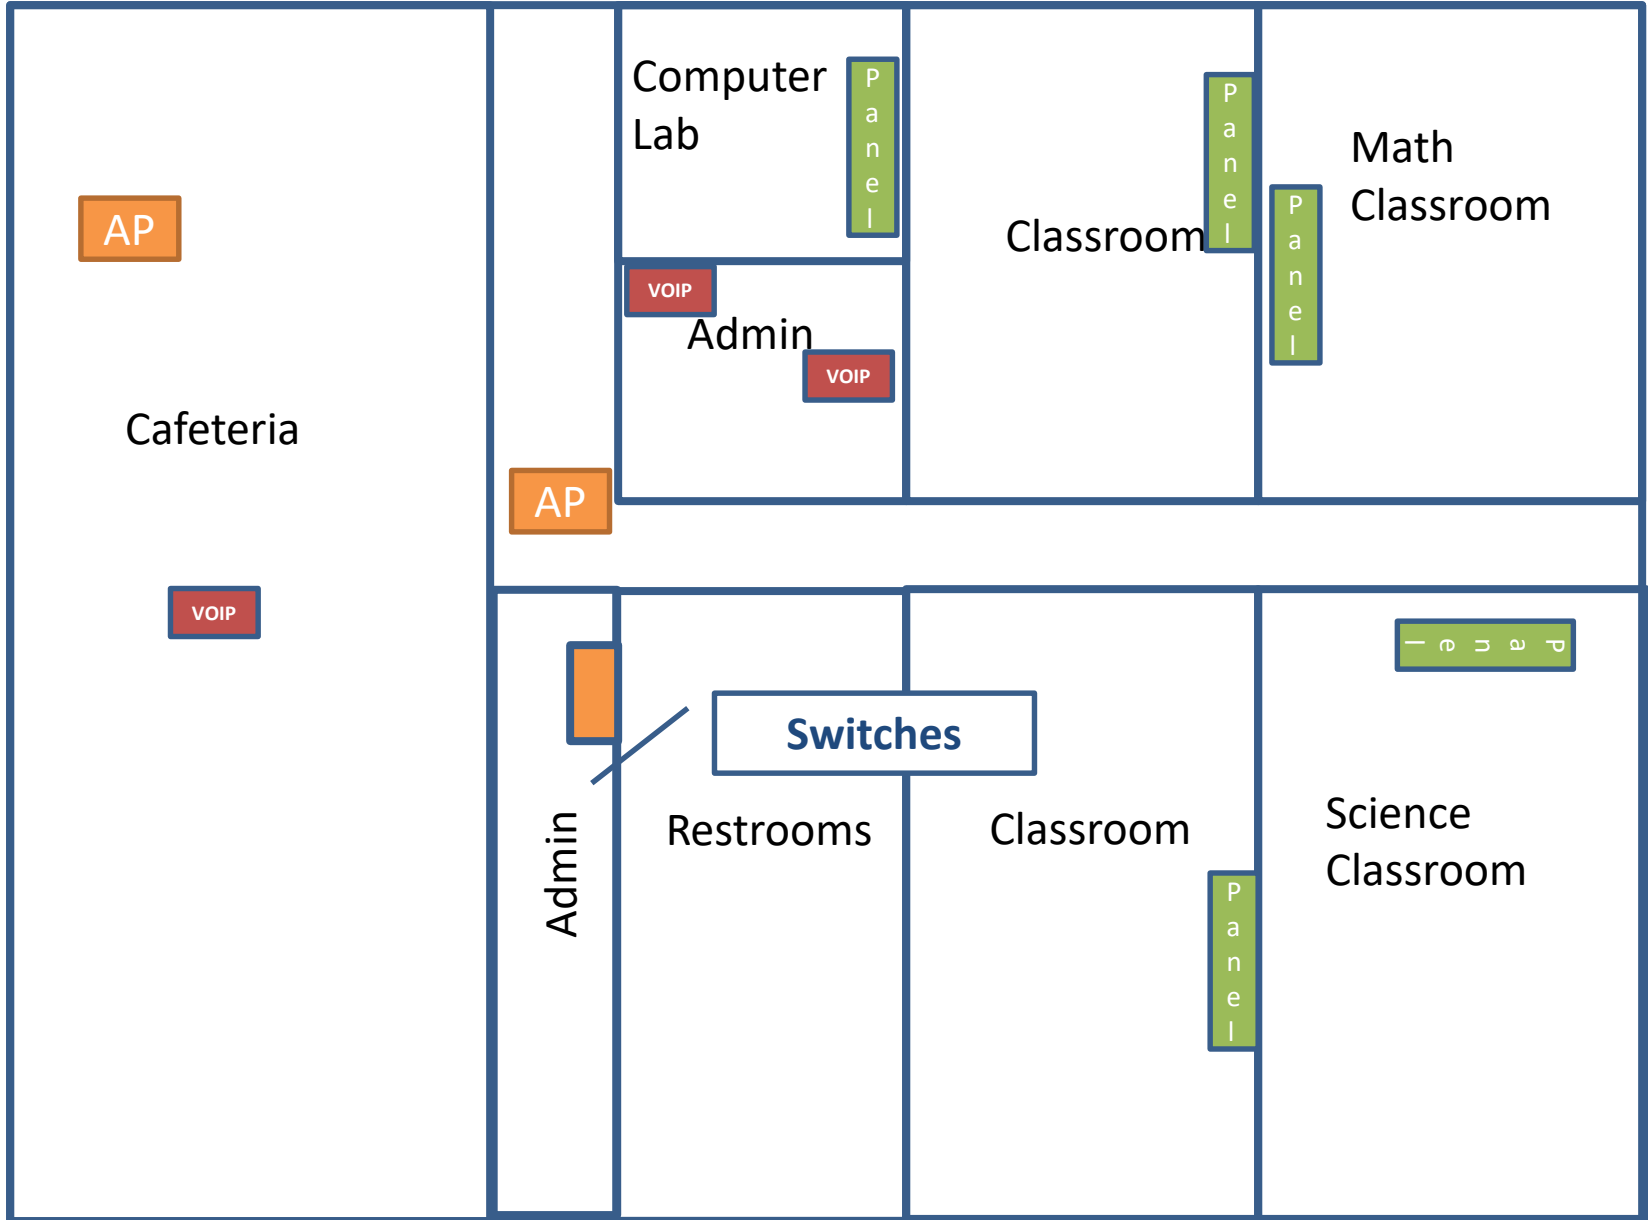

Panama Schools Technology

Panel Room Location

Lower Elementary

2nd

Upper Elementary

12

High School

Library

Middle School

5

AP

Cafeteria

VOIP

Computer Lab

P
a
n
e
l

VOIP