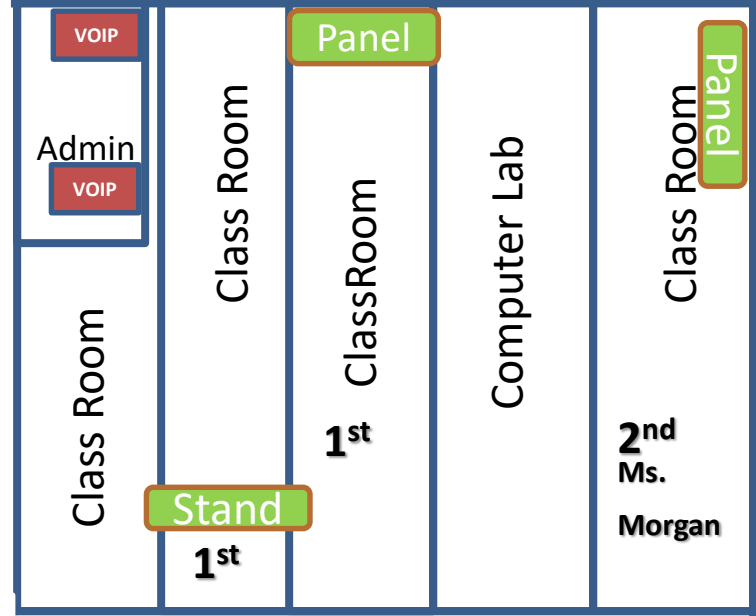

Panama Schools Technology

Panel Room Location

Lower Elementary

2nd

Upper Elementary

12

High School

Library

Middle School

5

AP

Cafeteria

VOIP

Computer Lab

P
a
n
e
l

VOIP